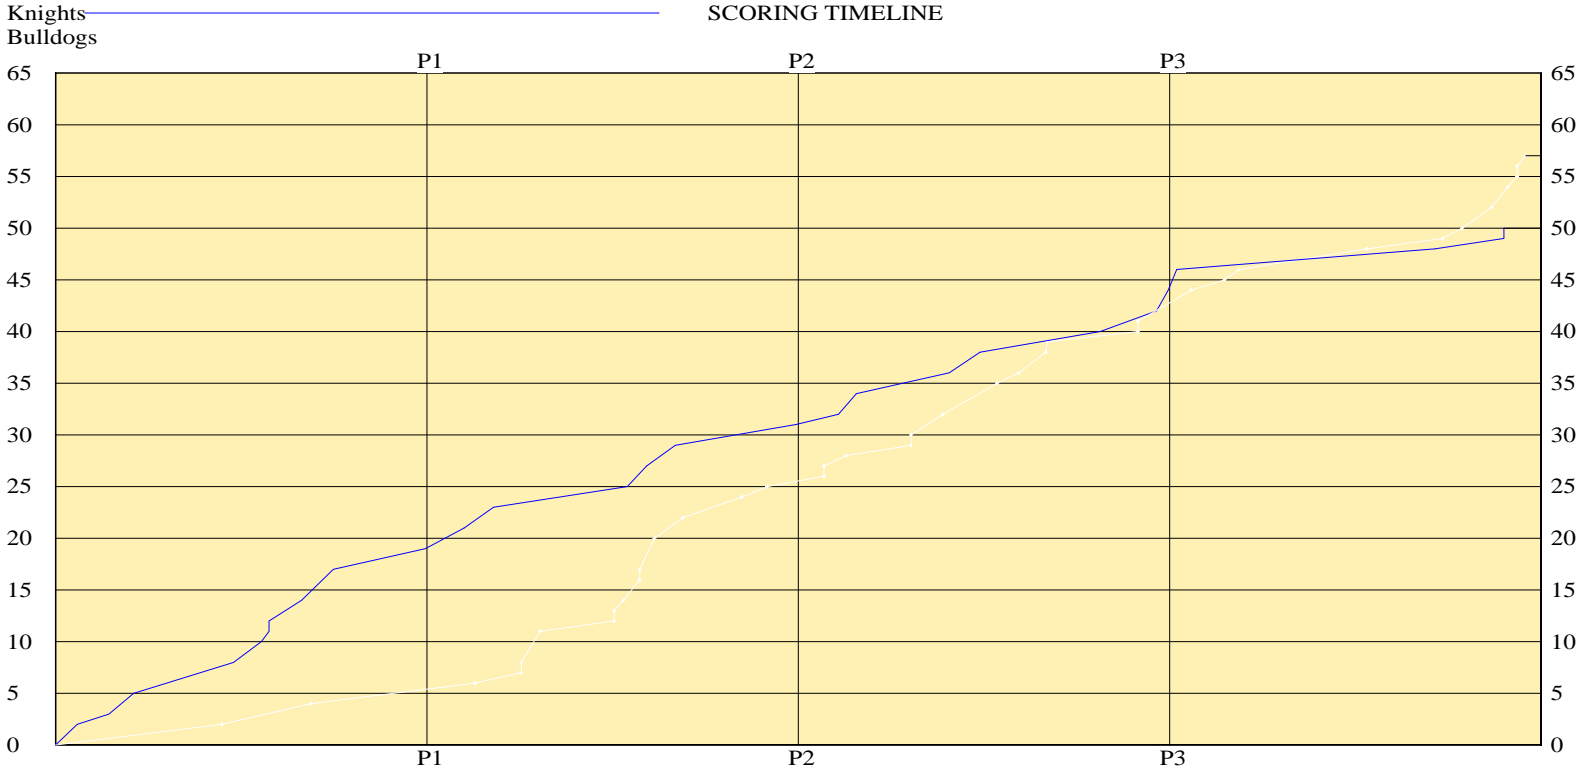

2008 National City/KHSAA Boys' Sweet 16 - Scoring Timeline Report
Lexington Catholic Knights vs. Holmes Bulldogs
DATE: 03/22/2008 TIME: 10:00 am SITE: Rupp Arena-Lexington, KY

Largest Lead LEXC 21 HOLM 4 (17 pts) Lead Changes 5 Number of Ties 4