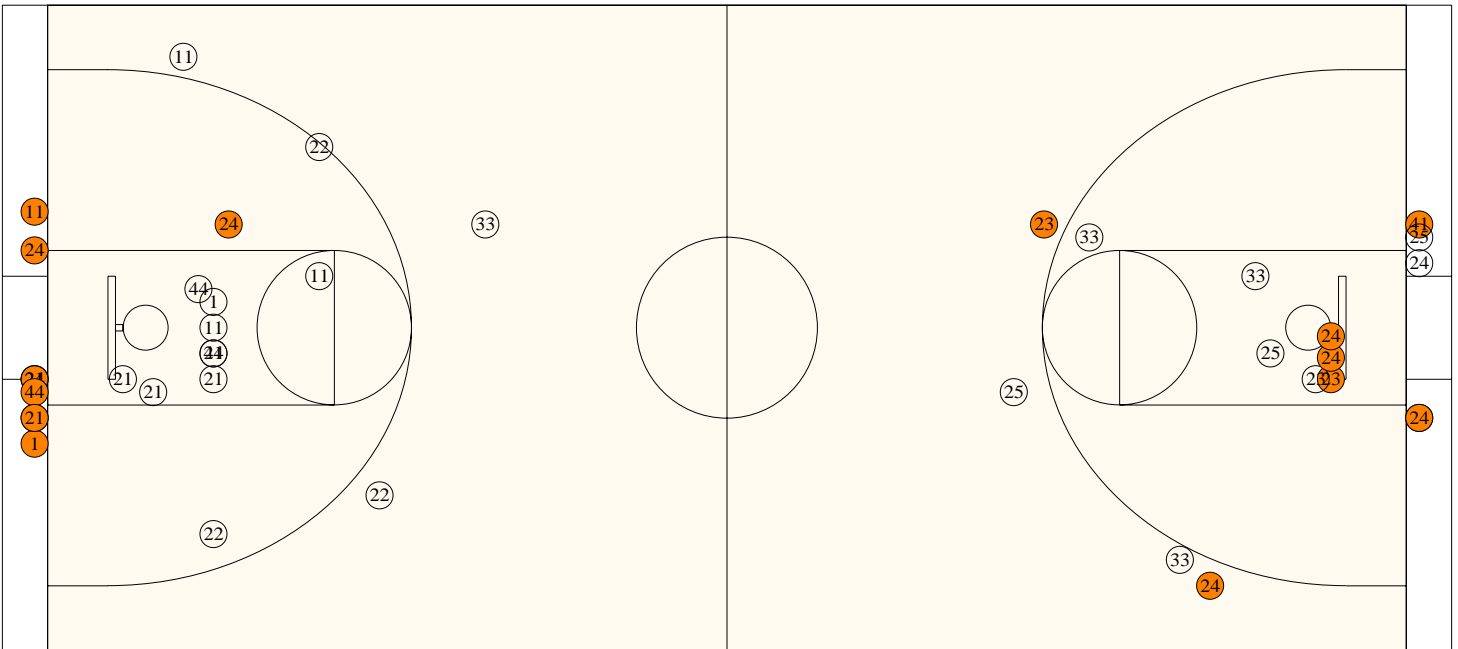

SECOND HALF

Lexington Catholic

2FG 8/20 (40.0%)	16	Pts/Shot 0.73
3FG 0/3 (0.00%)	0	2nd Eff Pts 0
TFG 8/23 (34.8%)		Pts off TO's 12
FT 3/7 (42.9%)	3	3Pt Eff -26.7
Scoring Distribution: 2FG 84.2% 3FG 0.0% FT 15.8%		

Holmes

2FG 5/12 (41.7%)	10	Pts/Shot 1.10
3FG 2/4 (50.0%)	6	2nd Eff Pts 8
TFG 7/16 (43.8%)		Pts off TO's 7
FT 16/26 (61.5%)	16	3Pt Eff +22.2
Scoring Distribution: 2FG 31.3% 3FG 18.8% FT 50.0%