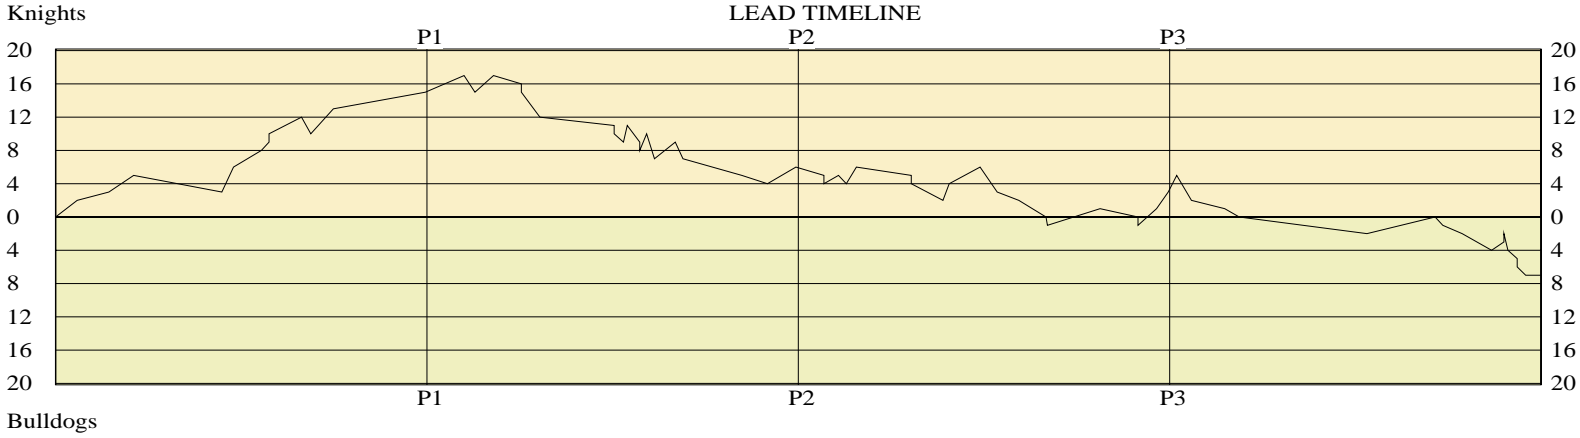

2008 National City/KHSAA Boys' Sweet 16 - Scoring Timeline Report
Lexington Catholic Knights vs. Holmes Bulldogs
DATE: 03/22/2008 TIME: 10:00 am SITE: Rupp Arena-Lexington, KY

Largest Lead LEXC 21 HOLM 4 (17 pts) Lead Changes 5 Number of Ties 4