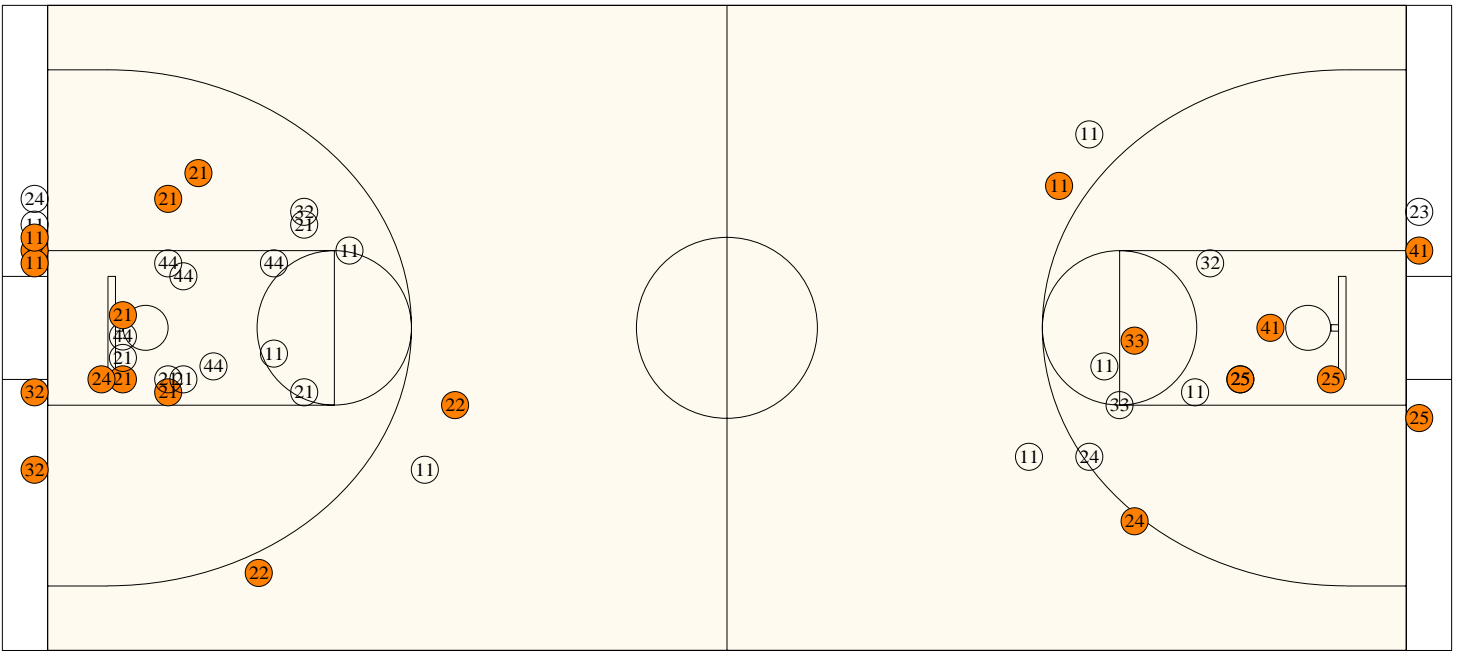

FIRST HALF

Lexington Catholic

Shooting	Pts	Pts
2FG 11/26 (42.3%)	22	Pts/Shot 1.00
3FG 2/3 (66.7%)	6	2nd Eff Pts 6
TFG 13/29 (44.8%)		Pts off TO's 13
FT 3/5 (60.0%)	3	3Pt Eff +38.5
Scoring Distribution: 2FG 71.0% 3FG 19.4% FT 9.7%		

Holmes

Shooting	Pts	Pts
2FG 6/13 (46.2%)	12	Pts/Shot 1.09
3FG 2/4 (50.0%)	6	2nd Eff Pts 2
TFG 8/17 (47.1%)		Pts off TO's 5
FT 7/12 (58.3%)	7	3Pt Eff +19.2
Scoring Distribution: 2FG 48.0% 3FG 24.0% FT 28.0%